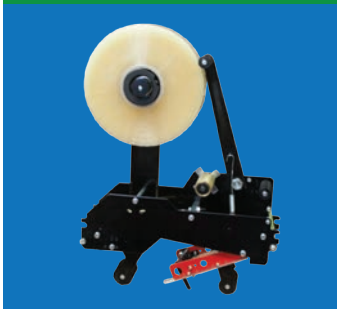

2 years additional warranty from initial date of purchase.

WHY BESTPACK?

CARTON SEALERS/ERECTORS The Total Tape Sealing Solution

LONGER RELIABILITY	LESS MAINTENANCE	HIGH SPEED
<ul style="list-style-type: none"> • BestPack Sealer Frames are CNC Stamped and Welded to Assure Quality and Extend the Life of the Sealer. 	<ul style="list-style-type: none"> • BestPack Belt Drive Systems are Rolled Behind the Belts with Nylon Rollers to Reduce Belt Friction, Extending the Life of the Belts & the Motors. 	<ul style="list-style-type: none"> • Carton Sealers up to 57 cartons/min. • Carton Erectors up to 15 cartons/min. • All Carton Sealers come standard with High Speed Tape Heads.

TAPE HEADS Made for Heavy Industrial Use

DURABILITY	UNIVERSAL	HIGH SPEED
<ul style="list-style-type: none"> • An Optimizing Arm Reduces Unwind Noise and Smooths Tape Flow. • Brass Knurled 1-Way Roller Handles All Adhesive Types with Minimal Service. 	<ul style="list-style-type: none"> • Optional Universal Tape Head is Compatible with Other Name Brand Carton Sealers. 	<ul style="list-style-type: none"> • BestPack Tape Heads are Designed for Both Standard & High-Speed Applications.