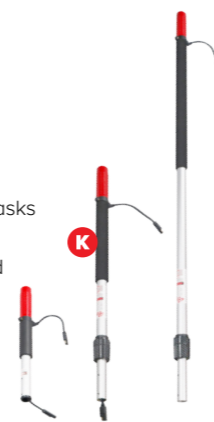

PADS, BRUSHES & ACCESSORIES

K Indicates items which are included in the MS2000 Kit