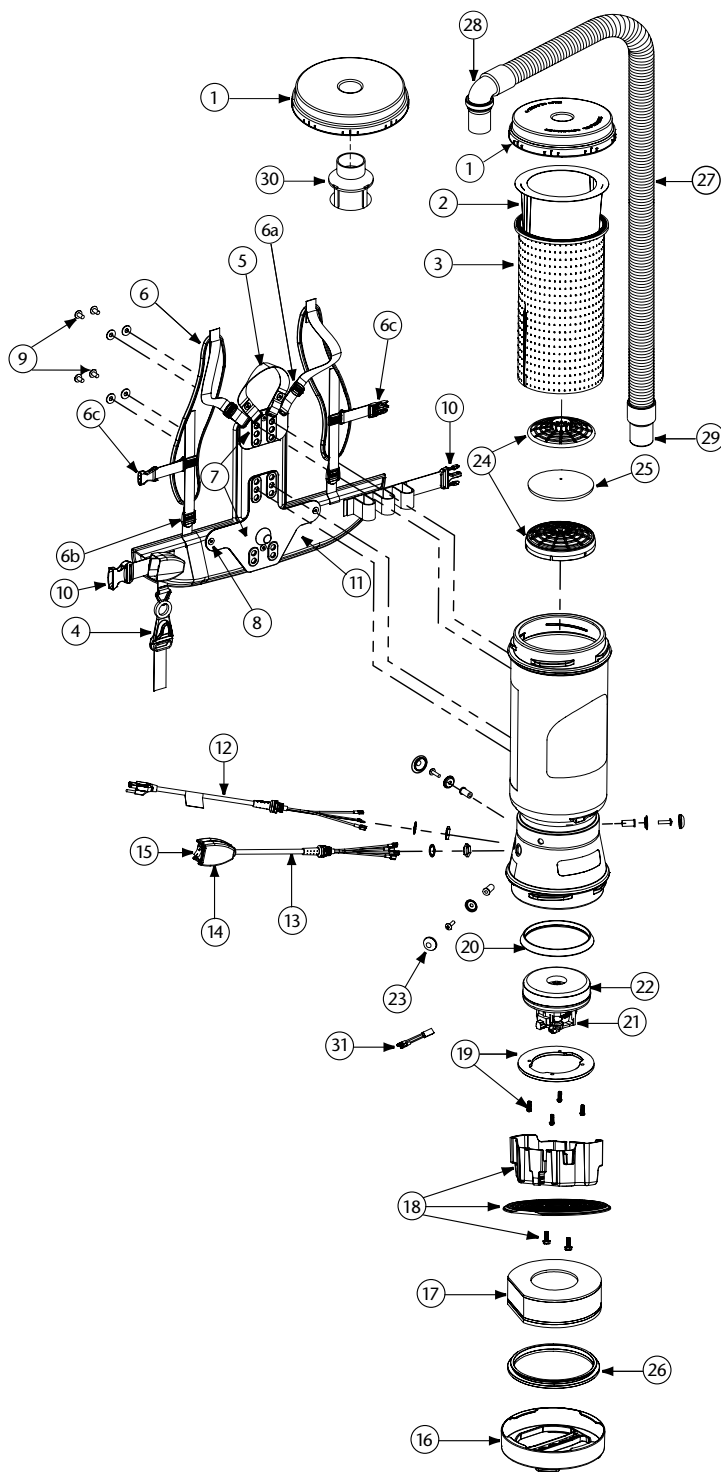

MEGAVAC PARTS

| No. | Product Name | Qty | List Price |
|-----|---|-------|------------|
| 1 | 100320 Twist Cap (Black) | 1 ea. | \$ 34.10 |
| 2 | 100331 Intercept Micro Filter | 10/pk | 20.80 |
| 3 | 100565 Micro Cloth Filter | 1 ea. | 29.60 |
| 4 | 102604 Cord Holder | 1 ea. | 8.77 |
| 5 | 101737 Carry Handle w/Rivet and Washer Set | 1 set | 8.54 |
| 6 | 100356 Shoulder Strap Assembly (includes: #6a, 6b, 6c) | 1 set | 17.05 |
| 6a | 100358 Shoulder Strap Plastic Adjustment Buckle (Top) | 1 ea. | .99 |
| 6b | 100357 Shoulder Strap Plastic Adj. Buckle (Bottom) | 1 ea. | .99 |
| 6c | 103627 Sternum Strap Buckles (Latch and Keeper) | 1 set | 2.10 |
| 7 | 105046 Backplate (includes: #8) | 1 ea. | 26.24 |
| 8 | 100375 Barrel Nut Connection Set for Backplate (Repl.) | 1 set | 5.90 |
| 9 | 100374 Backplate Connection Set: 4 Screws w/Washers, Stand Offs | 1 set | 13.11 |
| 10 | 106719 Waist Belt Keeper and Latch | 1 ea. | 11.89 |
| 11 | 100359 Waist Belt (includes: #10) | 1 ea. | 39.34 |
| | 100354 Strap Assembly Complete (includes: #6, 11) | 1 set | 52.47 |
| | 103166 Backplate System Complete (inc: #4,5,6,7,9,11) | 1 set | 65.58 |
| 12 | 100641 Power Cord Assembly | 1 set | 19.03 |
| 13 | 101610 Switch Cord Assembly (includes: #14, 15) | 1 set | 36.73 |
| | 101714 Switch Cord w/Crimps | 1 ea. | 16.28 |
| 14 | 101472 Switch Box w/Velcro and New Lamb Switch | 1 set | 23.60 |
| | 106287 Switch Box w/Velcro and Screws | 1 ea. | 17.61 |
| 15 | 106066 On/Off Switch (must use with #106287) | 1 ea. | 7.14 |
| 16 | 105070 Bottom Twist Cap (Black) | 1 ea. | 39.34 |
| 17 | 100597 Sound Muffler | 1 ea. | 28.97 |
| 18 | 105044 Motor Shroud/Diffuser w/Screw Set: 2 Screws | 1 set | 22.48 |
| 19 | 100335 Motor Compression Ring w/Screws | 1 set | 11.15 |
| | 100378 Compression Ring Screw Set: 4 Screws | 1 set | 2.95 |
| 20 | 100014 Tetraseal | 1 ea. | 11.81 |
| 21 | 105164 Carbon Brush Set for MegaVac (Domel Motor) | 1 set | 20.98 |
| | 101720 Carbon Brush Set for MegaVac (Ametek Motor) | 1 set | 20.98 |
| 22 | 105162 Motor/Fan (120V) w/Crimps for MegaVac | 1 set | 118.04 |
| | 100379 Motor Ground and Wire Clamp Set w/Screws | 1 set | 5.90 |
| | 100380 Motor Crimp Set: 4 Female, 4 Male, Ground Crimp Connector | 1 set | 10.49 |
| 23 | 100368 Motor Mounting System Set: 3 Well Nuts, 3 Bolts, 3 Washers, 3 Covers | 1 set | 13.11 |
| 24 | 100030 Dome Filter w/Foam Media | 1 ea. | 7.88 |
| 25 | 100343 Foam Filter Media for Dome Filter | 1 ea. | 1.32 |
| | 101220 High Filtration Disk (optional) | 2/pk | 10.59 |
| 26 | 104998 Bottom Twist Cap Gasket | 1 ea. | 9.18 |
| 27 | 103048 Static-Dissipating Hose w/Cuffs (Black) | 1 ea. | 24.93 |
| 28 | 101928 Replacement Double Swivel Elbow Cuff (Black) | 1 ea. | 9.06 |
| 29 | 100694 Replacement Swivel Cuff (Black) 1 1/2" | 1 ea. | 5.39 |
| 30 | 101543 Filter Guard (Optional) | 1 ea. | 9.47 |
| 31 | 107294 Thermal Protector | 1 ea. | 14.39 |
| | 101678 50' Extension Cord (Not Shown) | 1 ea. | 32.60 |