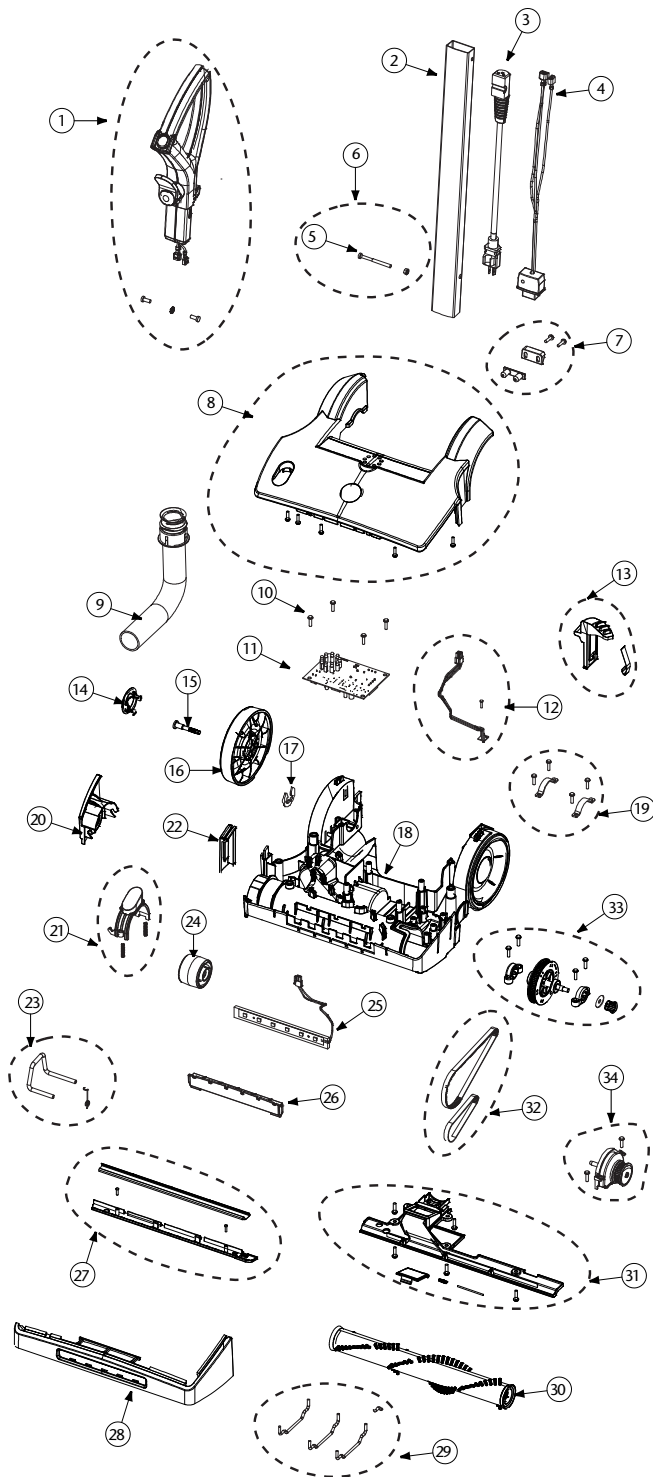

PROGEN 12/15 PARTS

No.	Product Name	Qty	List Price
1	835699 Handle Assembly	1 ea.	\$17.76
2	834746 Aluminum Tube Handle	1 ea.	10.44
3	834740-1 Power Cord w/ Strain Relief 50' 15"	1 ea.	42.76
	834740 Power Cord w/ Strain Relief 40' 12"	1 ea.	35.00
4	834750 Handle Tube Harness	1 ea.	7.36
5	834743 Handle Tube Bushing	1 ea.	1.28
6	835701 Handle Screw Nut Assembly (includes: #5)	1 ea.	1.24
7	835700 Cam Lock Latch Assembly	1 ea.	1.64
8	835686 Base Cover 15" Assembly	1 ea.	22.60
	835707 Base Cover 12" Assembly	1 ea.	21.40
9	510252 Hose Power Head Assembly	1 ea.	3.80
10	835345 Washer Pan Screw M4	1 ea.	2.00
11	834797 Main Control Board	1 ea.	65.00
12	835683 Control Board Hall Effect Assembly	1 ea.	6.04
13	835676 Foot Pedal 15" Assembly	1 ea.	2.68
	835702 Foot Pedal 12" Assembly	1 ea.	2.48
14	834788 Cap Button	1 ea.	1.64
15	834789 Rear Wheel Shaft 15"	1 ea.	2.04
	835033 Rear Wheel Shaft 12"	1 ea.	1.80
16	834787 Rear Wheel 15"	1 ea.	9.80
	835034 Rear Wheel 12"	1 ea.	6.36
17	834790 Retaining Ring	1 ea.	1.08
18	834804 Power Nozzle Base 15"	1 ea.	36.12
	835031 Power Nozzle Base 12"	1 ea.	28.56
19	835684 Filter Housing Clamp Assembly	1 ea.	1.72
20	835350 Brush Removal Cover 15" Assembly	1 ea.	3.72
	835352 Brush Removal Cover 12" Assembly	1 ea.	3.64
21	835682 Brush Release Button 15" Assembly	1 ea.	2.04
	835705 Brush Release Button 12" Assembly	1 ea.	1.96
22	834810 Side Base Bumper 15"	1 ea.	2.00
	835036 Side Base Bumper 12"	1 ea.	2.08
23	835675 Center Wheel Pivot Rod Assembly	1 ea.	2.16
24	834791 Center Wheel	1 ea.	2.80
25	835349 LED Strip Light Harness Assembly	1 ea.	10.40
26	834816 LED Strip Light Lens	1 ea.	1.80
27	835680 Front Base Plate 15" Assembly	1 ea.	5.56
	835703 Front Base Plate 12" Assembly	1 ea.	5.00
28	834809 Front Base Bumper 15"	1 ea.	6.16
	835035 Front Base Bumper 12"	1 ea.	4.80
29	835679 Base Wire Brace	1 ea.	2.40
30	834807 Brush Roller 15"	1 ea.	13.60
	835044 Brush Roller 12"	1 ea.	13.00
31	835681 Rear Base Plate 15" Assembly	1 ea.	3.16
	835704 Rear Base Plate 12" Assembly	1 ea.	2.96
32	835678 Timing Belt Assembly	1 ea.	17.80
33	835685 15" Pulley Assembly	1 ea.	11.00
	835706 12" Pulley Assembly	1 ea.	9.00
34	835677 Brush Roller Clutch Assembly	1 ea.	27.04