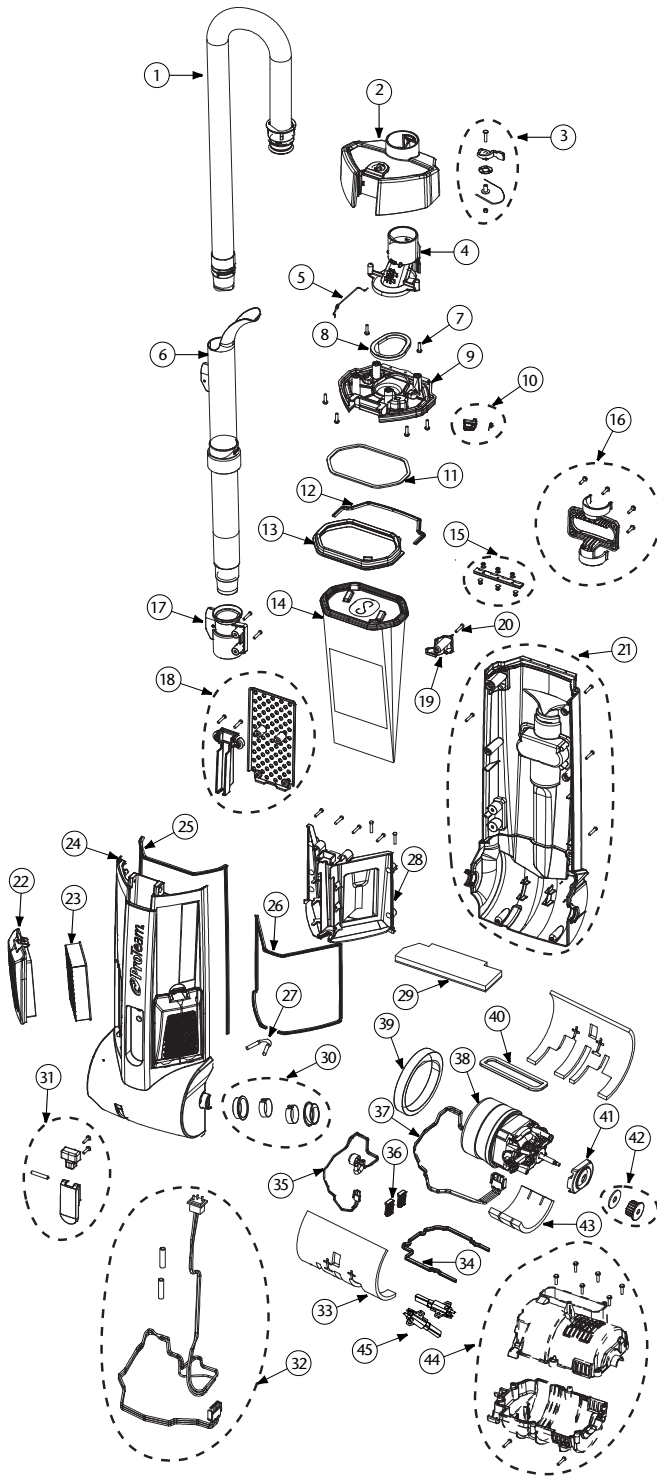

PROGEN 12/15 PARTS

No.	Product Name	Qty	List Price
1	510259 Hose Assembly	1 ea.	$13.00
2	835354 Filter Cover Assembly	1 ea.	5.20
3	835696 Filter Lid Cam Lock Assembly	1 ea.	6.76
4	834688 Transition Duct Assembly Upright	1 ea.	3.40
5	834753 Filter Housing Spring Hose	1 ea.	1.28
6	510258 Extension Tube Assembly	1 ea.	5.80
7	835345 Washer Pan Screw M4	1 ea.	2.00
8	834691 Transition Duct Gasket	1 ea.	1.60
9	834687 Bag Cover Housing Plate	1 ea.	4.12
10	835697 Bag Cover Housing Interlock Assembly	1 ea.	1.32
11	834690 Bag Cover Gasket Plate	1 ea.	1.88
12	834730-3 Lid Rear Tree Gasket	1 ea.	1.20
13	834823 Bag Housing Rim	1 ea.	1.96
14	107377 Intercept Micro Filter, 10 pack	1 ea.	15.99
15	835698 Hinge with Rivet Assembly	1 ea.	4.88
16	835694 Carry Handle w/ Tool Caddy Assembly	1 ea.	2.36
17	835351 Power Nozzle Adaptor Hose	1 ea.	2.96
18	835690 Filter Housing Harness Enclosure Assembly	1 ea.	2.76
19	834724 Extension Handle Clip	1 ea.	1.40
20	835358 Pan Screw M4 20mm	1 ea.	1.48
21	835693 Rear Bag Housing Assembly	1 ea.	17.00
22	834717 HEPA Filter Cover	1 ea.	5.08
23	107005 HEPA Filter	1 ea.	5.78
24	835687 Front Bag Housing 15"	1 ea.	16.36
	835708 Front Bag Housing 12"	1 ea.	16.36
25	834730 Bag Housing Tree Gasket	1 ea.	1.88
26	834730-1 Filter Housing Tree Gasket	1 ea.	1.52
27	835150 Filter Housing Gasket Separator	1 ea.	1.08
28	834718 Filter Housing Separator	1 ea.	6.68
29	834721 Motor Intake Filter	1 ea.	1.48
30	835695 Bag Housing Pivot Sleeve Assembly	1 ea.	2.32
31	835688 Lower Cord Wrap Bracket Assembly	1 ea.	2.28
32	835689 Filter Housing Harness Assembly	1 ea.	8.16
33	834722 Foam Filter Housing	1 ea.	2.60
34	834730-2 Motor Housing Tree Gasket	1 ea.	1.28
35	834723 Bag Full Indicator Sensor	1 ea.	8.00
36	835057 Motor Support Gasket	1 ea.	1.60
37	835344 Motor Harness	1 ea.	5.00
38	834705 Motor Assembly (Includes # 45)	1 ea.	84.24
39	834696 Blower Gasket Housing	1 ea.	2.80
40	834697 Inlet Motor Gasket	1 ea.	1.60
41	834701 Motor Mount Gasket	1 ea.	2.28
42	835692 Motor Pulley Assembly	1 ea.	1.92
43	834704 Foam Motor Housing	1 ea.	1.36
44	835691 Motor Housing Assembly	1 ea.	17.80
45	835714 Motor Brush	1 ea.	14.16