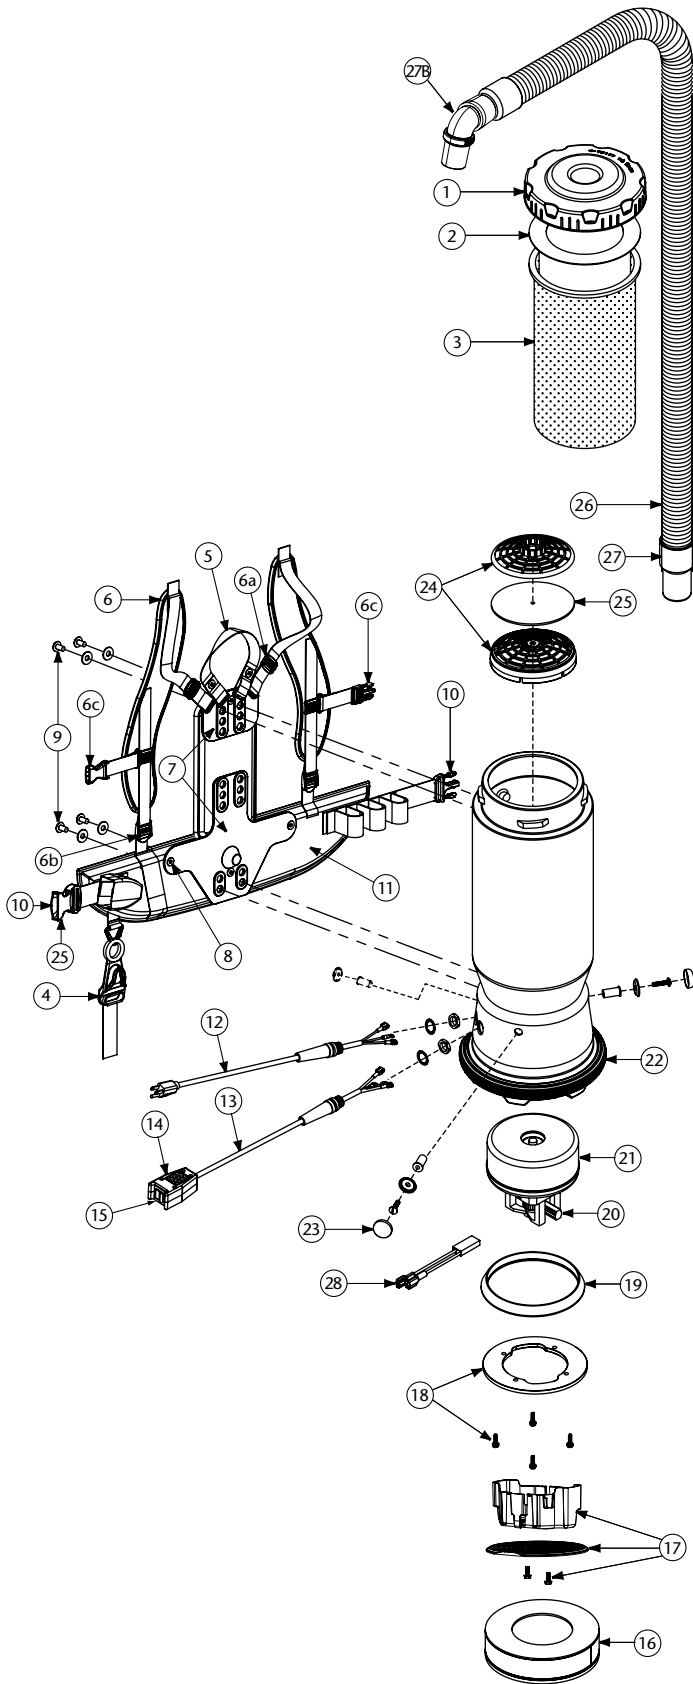

AVIATIONVAC PARTS

No.	Product Name	Qty	List Price
1	104273 Twist Cap (Black)	1 ea.	\$ 28.85
2	100431 Intercept Micro Filter	10/pk	15.60
3	100564 Micro Cloth Filter	1 ea.	24.45
4	102604 Cord Holder	1 ea.	8.77
5	101737 Carry Handle w/Rivet and Washer Set	1 set	8.54
6	100356 Shoulder Strap Assembly (includes: #6a, 6b, 6c)	1 set	17.05
6a	100358 Shoulder Strap Plastic Adjustment (Top)	1 ea.	.99
6b	100357 Shoulder Strap Plastic Adjustment (Bottom)	1 ea.	.99
6c	103627 Sternum Strap Buckles (Latch and Keeper)	1 set	2.10
7	105046 Backplate (includes: #8)	1 ea.	26.24
8	100375 Barrel Nut Connection Set for Backplate	1 set	5.90
9	100716 Backplate (Black) Connection Set: 4 Screws w/Washers	1 set	13.11
10	106719 Waist Belt Keeper and Latch	1 ea.	11.89
11	100359 Waist Belt (includes: #10)	1 ea.	39.34
	100354 Strap Assembly Complete (includes: #6, 11)	1 set	52.47
	103166 Backplate System Complete (includes: #4, 5, 6, 7, 9, 11)	1 set	65.58
12	100641 Power Cord Assembly	1 set	19.03
13	101610 Switch Cord Assembly Complete (includes: #14, 15)	1 set	36.73
	101715 Switch Cord w/Crimps	1 ea.	16.28
	101717 Switch Cord Assembly Complete w/Switch and Box	1 ea.	36.73
14	101472 Switch Box w/Velcro and New Lamb Switch	1 set	23.60
	106287 Switch Box w/Velcro and Screws	1 ea.	17.61
15	106066 On/Off Switch (Must be Used with 106287)	1 ea.	7.14
16	105800 Sound Muffler	1 ea.	28.97
17	105044 Motor Shroud/Diffuser w/Screw Set: 2 Screws	1 set	22.48
18	100335 Motor Compression Ring w/Screws	1 set	11.15
	100378 Compression Ring Screw Set: 4 Screws	1 set	2.95
19	100014 Tetraseal	1 ea.	11.81
20	100173 Carbon Brush Set for 400 Hz Motor	1 set	97.28
21	100171 Motor/Fan w/Rectifier and Crimps (400Hz)	1 set	199.47
	100174 Motor Rectifier	1 ea.	28.85
	100379 Motor Ground Connection and Wire Clamp Set w/Screws	1 set	5.90
	100380 Motor Crimp Set: 4 Female, 4 Male, Ground Crimp Connector	1 set	10.49
22	100586 Bottom Bumper	1 ea.	7.22
23	100368 Motor Mounting System Set: 3 Well Nuts, 3 Bolts, 3 Washers, 3 Covers	1 set	13.11
24	100030 Dome Filter w/Foam Media	1 ea.	7.88
25	100343 Foam Filter Media for Dome Filter	1 ea.	1.32
	101220 High Filtration Disk (Optional)	2/pk	10.59
26	103237 Static-Dissipating Hose 1 1/4" (Black)	1 ea.	26.18
	103048 Static-Dissipating Hose 1 1/2" (Black)	1 ea.	24.93
27	100694 Swivel Cuff (Black) 1 1/2" (Only AV 1 1/2")	1 ea.	5.39
	103279 Swivel Cuff 1 1/4" (Black) (Only AV 1 1/4")	1 ea.	6.69
27B	102715 Swivel Elbow Cuff 1 1/4" (Black) (Only AV 1 1/4")	1 ea.	9.66
	101928 Swivel Elbow Cuff 1 1/2" (Black) (Only AV 1 1/2")	1 ea.	9.06
28	107294 Thermal Protector	1 ea.	14.39
	101678 50' Extension Cord (Not Shown)	1 ea.	32.60