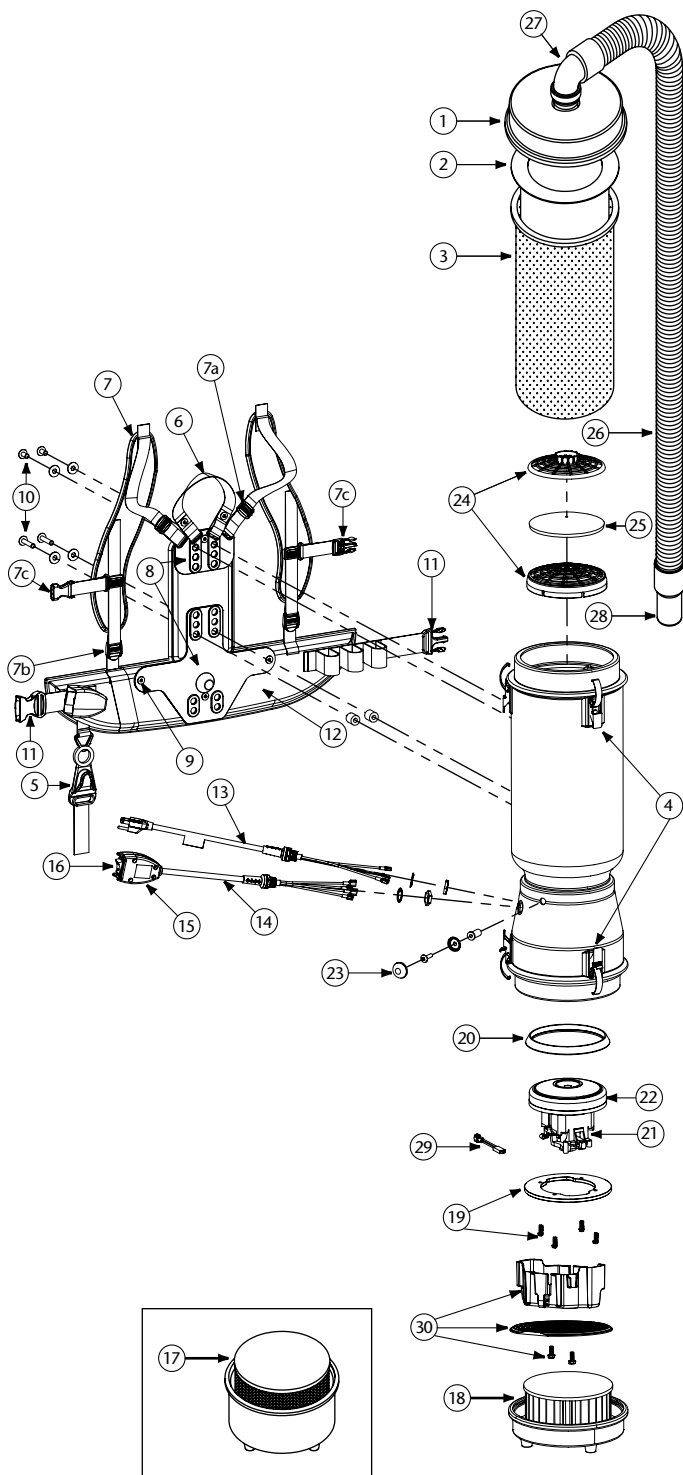

LINEVACER PARTS

No.	Product Name	Qty	List Price
1	104276 Latch Cap w/Cuff (Black)	1 ea.	\$ 38.69
2	100291 Intercept Micro Filter	10/pk	31.10
3	100565 Micro Cloth Filter	1 ea.	29.60
4	100286 Top or Bottom Cap Latch Set: 3 Latches, 3 Locks w/6 Fastening Rivets, 6 Washers	1 set	28.35
5	102604 Cord Holder	1 ea.	8.77
6	101737 Carry Handle w/Rivet and Washer Set	1 set	8.54
7	100356 Shoulder Strap Assembly (includes: #7a, 7b, 7c)	1 set	17.05
7a	100358 Shoulder Strap Plastic Adjustment (Top)	1 ea.	.99
7b	100357 Shoulder Strap Plastic Adjustment (Bottom)	1 ea.	.99
7c	103627 Sternum Strap Buckles (Latch and Keeper)	1 set	2.10
8	105046 Backplate (includes: #9)	1 ea.	26.24
9	100375 Barrel Nut Connection Set for Backplate (Replacement)	1 set	5.90
10	100374 Backplate Connection Set: 4 Screws w/Washers, Stand Offs	1 set	13.11
11	106719 Waist Belt Keeper and Latch	1 ea.	11.89
12	100359 Waist Belt (includes: #11)	1 ea.	39.34
	100354 Strap Assembly Complete (includes: #7, 12)	1 set	52.47
	103166 Backplate System Complete (includes: #5, 6, 7, 8, 10, 12)	1 set	65.58
13	100641 Power Cord Assembly Complete	1 set	19.03
14	101610 Switch Cord Assembly 120V (includes: #14, 15, 16)	1 set	36.73
	101714 Switch Cord w/Crimps	1 ea.	16.28
	101716 Switch Cord Assembly Complete 120V	1 set	39.34
15	101472 Switch Box w/Velcro and New Lamb Switch	1 set	23.60
	106287 Switch Box w/Velcro and Screws	1 ea.	17.61
16	106066 On/Off Switch (must use with #106287)	1 ea.	7.14
17	104275 ULPA Filter Assembly Complete w/Bottom Cap (100280, 100282)	1 set	314.48
18	104274PT HEPA Filter Assembly Complete w/Bottom Cap (100277, 100279)	1 set	242.64
19	100335 Motor Compression Ring w/Screws	1 set	11.15
	100378 Compression Ring Screw Set: 4 Screws	1 set	2.95
20	100014 Tetraseal	1 ea.	11.81
	100297 Gasket Ring (Not Shown)	1 ea.	3.62
21	105697 Carbon Brush Set (Domel Motor)	1 set	20.98
	100424 Carbon Brush Set (Ametek Motor) (116311-00)	1 set	20.98
	106904 Carbon Brush Set (Ametek Motor) (122157-00)	1 set	20.98
22	100422 Motor/Fan (120 V) w/Crimps (Ametek Motor)	1 ea.	88.67
	100380 Motor Crimp Set: 4 female, 4 Male and a Ground Crimp Connector	1 set	10.49
	100379 Motor Ground, Wire Clamp Set w/Screws	1 set	5.90
23	100368 Motor Mounting System Set: 3 Well Nuts, 3 Bolts, 3 Washers, 3 Covers	1 set	13.11
24	100030 Dome Filter w/Foam Media	1 ea.	7.88
25	100343 Foam Filter Media for Dome Filter	1 ea.	1.32
26	103048 Static-Dissipating Hose w/Cuffs (Black)	1 ea.	24.93
27	101928 Replacement Double Swivel Elbow Cuff (Black)	1 ea.	9.06
28	100694 Replacement Swivel Cuff (Black) 1 1/2"	1 ea.	5.39
29	107294 Thermal Protector	1 ea.	14.39
30	105044 Motor Shroud/Diffuser w/Screw Set: 2 Screws	1 set	22.48
	101678 50' Extension Cord (Not Shown)	1 ea.	32.60